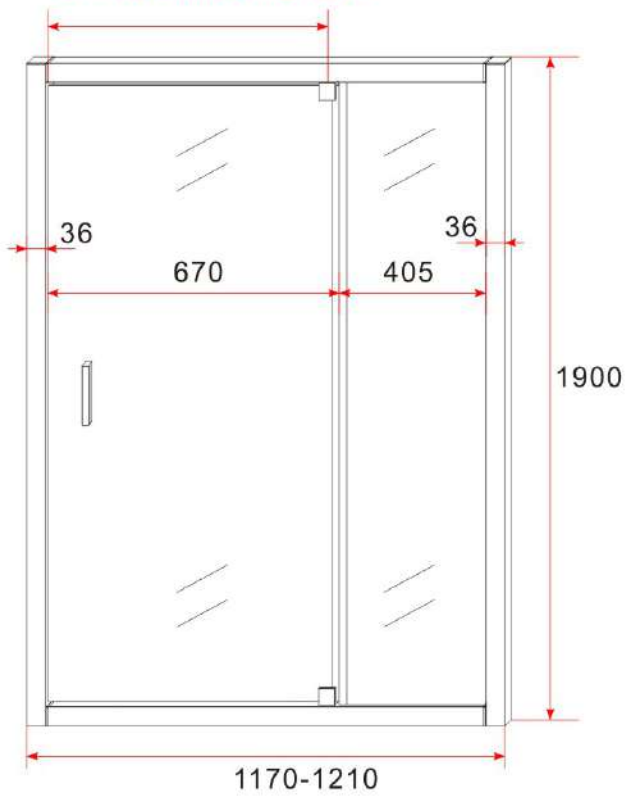

Door opening size:570

knoker

SIZE:900X1900mm

Door opening size:620

knocker

SIZE:1000X1900mm

Door opening size:620

knocker

SIZE:1100X1900mm

Door opening size:620

knocker

SIZE:1200X1900mm