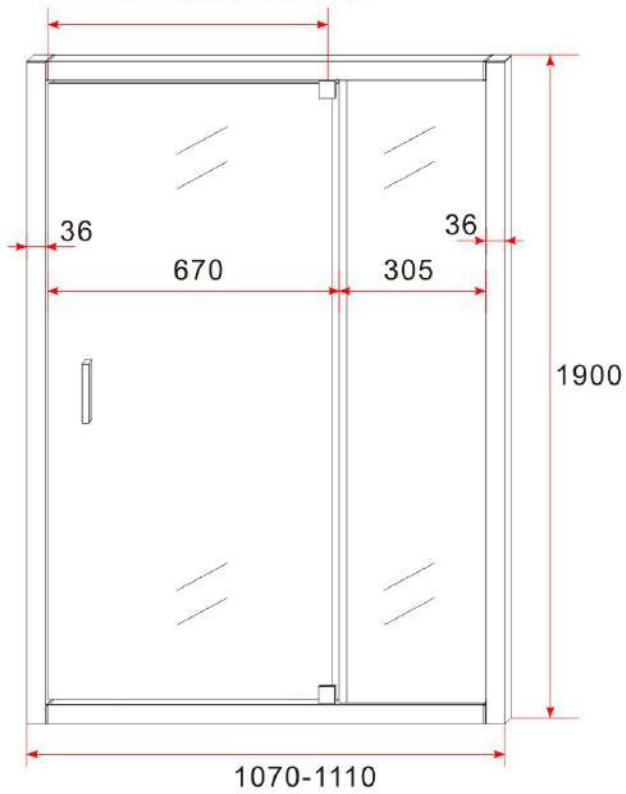

Door opening size:570

knoker

SIZE:900X1900mm

Door opening size:620

knocker

SIZE:1000X1900mm

Door opening size:620

knocker

SIZE:1100X1900mm

Door opening size:620

knocker

SIZE:1200X1900mm