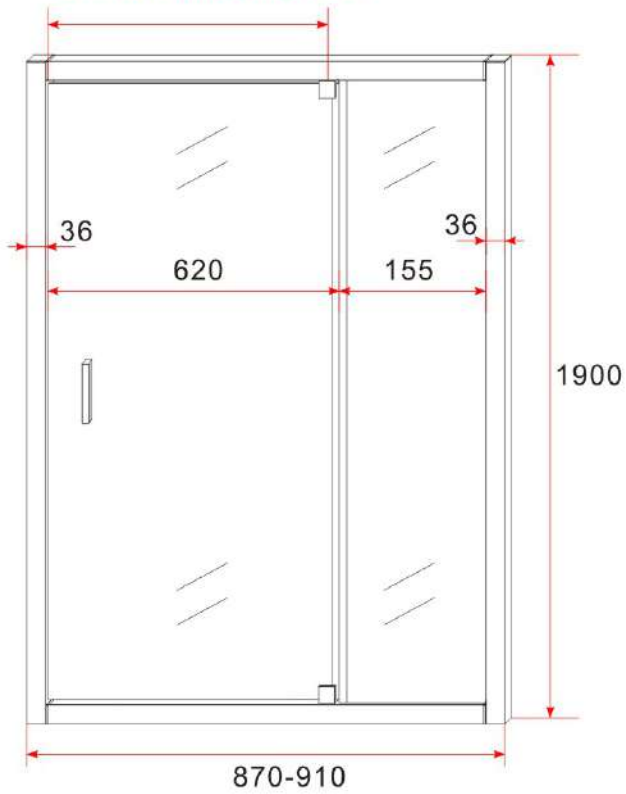

Door opening size:570

knoker

SIZE:900X1900mm

Door opening size:620

knocker

SIZE:1000X1900mm

Door opening size:620

knocker

SIZE:1100X1900mm

Door opening size:620

knocker

SIZE:1200X1900mm