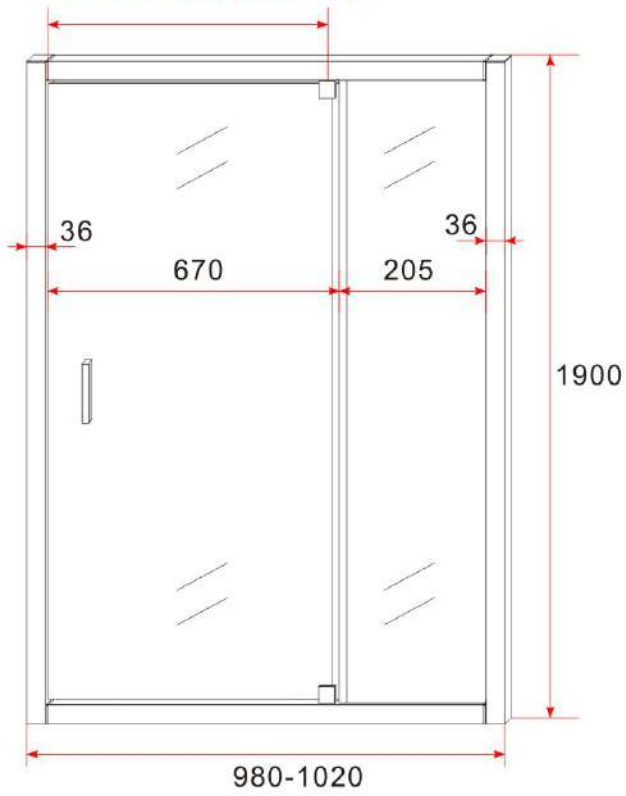

Door opening size:570

knoker

SIZE:900X1900mm

Door opening size:620

knocker

SIZE:1000X1900mm

Door opening size:620

knocker

SIZE:1100X1900mm

Door opening size:620

knocker

SIZE:1200X1900mm