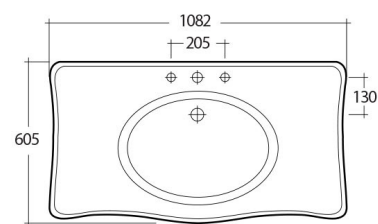

RAK-WASHINGTON

Lavabo | Consolle

RAK
CERAMICS

SCHEMA TECNICA

Suite:	RAK-WASHINGTON
Tipo:	Consolle
Dimensioni:	1082 x 605 mm
Peso:	48 Kg
Colore:	bianco alpino
Forma:	Rettangolare
Overflow hole:	sì

Codice	Nome
LADE00001	WASHINGTON WASH BASIN CONSOLE DELUXE 108CM
LADE00002	WASHINGTON CONSOLE PEDESTAL

Dimensions: All dimensions in mm. Tolerance of vitreous china & fireclay items: $\pm 5\%$ for below 200mm and $\pm 3\%$ for above 200mm; for all other items tolerance $\pm 1\%$. Note: Due to a continuing development program to improve design and performance, the manufacturer reserves all rights to vary specifications without prior information. Please note accessories are for photographic use only.