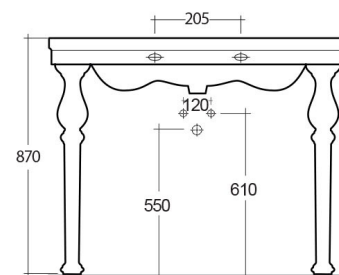

RAK-WASHINGTON

Lavabo | Consolle

RAK
CERAMICS

SCHEMA TECNICA

Suite:	RAK-WASHINGTON
Tipo:	Consolle
Dimensioni:	1082 x 605 mm
Peso:	48 Kg
Colore:	bianco alpino
Forma:	Rettangolare
Overflow hole:	sì

Codice	Nome
LADE00001	WASHINGTON WASH BASIN CONSOLE DELUXE 108CM
LADE00002	WASHINGTON CONSOLE PEDESTAL

Dimensions: All dimensions in mm. Tolerance of vitreous china & fireclay items: $\pm 5\%$ for below 200mm and $\pm 3\%$ for above 200mm; for all other items tolerance $\pm 1\%$. Note: Due to a continuing development program to improve design and performance, the manufacturer reserves all rights to vary specifications without prior information. Please note accessories are for photographic use only.