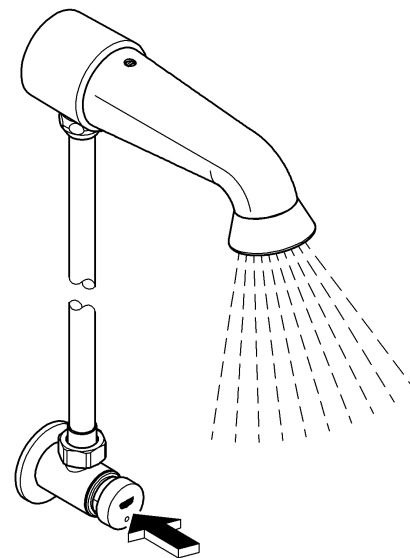

Pure Freude an Wasser

D
☎ +49 571 3989 333
impressum@grohe.de

A
☎ +43 1 68060
info-at@grohe.com

AUS
Argent Sydney
☎ +(02) 8394 5800
Argent Melbourne
☎ +(03) 9682 1231

B
☎ +32 16 230660
info.be@grohe.com

BG
☎ +359 2 9719959
grohe-bulgaria@grohe.com

CAU
☎ +99 412 497 09 74
info-az@grohe.com

CDN
☎ +1 888 6447643
info@grohe.ca

CH
☎ +41 448777300
info@grohe.ch

CN
☎ +86 21 63758878

CY
☎ +357 22 465200
info@grome.com

CZ
☎ +420 277 004 190
grohe-cz@grohe.com

DK
☎ +45 44 656800
grohe@grohe.dk

E
☎ +34 93 3368850
grohe@grohe.es

EST
☎ +372 6616354
grohe@grohe.ee

F
☎ +33 1 49972900
marketing-fr@grohe.com

FIN
☎ +358 10 8201100
teknocalor@teknocalor.fi

GB
☎ +44 871 200 3414
info-uk@grohe.com

GR
☎ +30 210 2712908
nsapountzis@ath.forthnet.gr

H
☎ +36 1 2388045
info-hu@grohe.com

HK
☎ +852 2969 7067
info@grohe.hk

I
☎ +39 2 959401
info-it@grohe.com

IND
☎ +91 124 4933000
customer-care.in@grohe.com

IS
☎ +354 515 4000
jonst@byko.is

J
☎ +81 3 32989730
info@grohe.co.jp

KZ
☎ +7 727 311 07 39
info-cac@grohe.com

LT
☎ +372 6616354
grohe@grohe.ee

LV
☎ +372 6616354
grohe@grohe.ee

MAL
☎ +1 800 80 6570
info-singapore@grohe.com

N
☎ +47 22 072070
grohe@grohe.no

NL
☎ +31 79 3680133
vragen-nl@grohe.com

NZ
☎ +09/373 4324

P
☎ +351 234 529620
commercial-pt@grohe.com

PL
☎ +48 22 5432640
biuro@grohe.com.pl

RI
☎ +62 21 2358 4751
info-singapore@grohe.com

RO
☎ +40 21 2125050
info-ro@grohe.com

ROK
☎ +82 2 559 0790
info-singapore@grohe.com

RP
☎ +63 2 8041617

RUS
☎ +7 495 9819510
info@grohe.ru

S
☎ +46 771 141314
grohe@grohe.se

SGP
☎ +65 6 7385585
info-singapore@grohe.com

SK
☎ +420 277 004 190
grohe-cz@grohe.com

T
☎ +66 2610 3685
info-singapore@grohe.com

TR
☎ +90 216 441 23 70
GroheTurkey@grome.com

UA
☎ +38 44 5375273
info-ua@grohe.com

USA
☎ +1 800 4447643
us-customer-service@grohe.com

VN
☎ +84 8 5413 6840
info-singapore@grohe.com

AL BIH HR KS
ME MK SLO SRB
☎ +385 1 2911470
adria-hr@grohe.com

**Eastern Mediterranean,
Middle East - Africa
Area Sales Office:**
☎ +357 22 465200
info@grome.com

IR OM UAE YEM
☎ +971 4 3318070
grohedubai@grome.com

Far East Area Sales Office:
☎ +65 6311 3600
info@grohe.com.sg