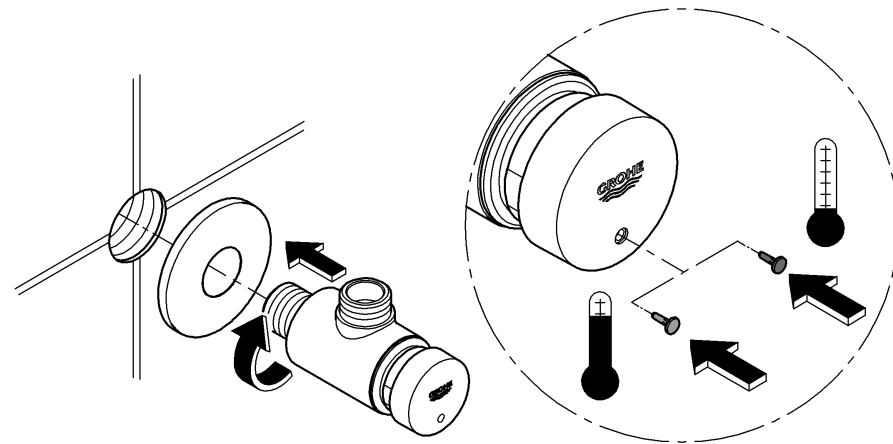

Pure Freude an Wasser

D
☎ +49 571 3989 333
impressum@grohe.de

A
☎ +43 1 68060
info-at@grohe.com

AUS
Argent Sydney
☎ +(02) 8394 5800
Argent Melbourne
☎ +(03) 9682 1231

B
☎ +32 16 230660
info.be@grohe.com

BG
☎ +359 2 9719959
grohe-bulgaria@grohe.com

CAU
☎ +99 412 497 09 74
info-az@grohe.com

CDN
☎ +1 888 6447643
info@grohe.ca

CH
☎ +41 448777300
info@grohe.ch

CN
☎ +86 21 63758878

CY
☎ +357 22 465200
info@grome.com

CZ
☎ +420 277 004 190
grohe-cz@grohe.com

DK
☎ +45 44 656800
grohe@grohe.dk

E
☎ +34 93 3368850
grohe@grohe.es

EST
☎ +372 6616354
grohe@grohe.ee

F
☎ +33 1 49972900
marketing-fr@grohe.com

FIN
☎ +358 10 8201100
teknocalor@teknocalor.fi

GB
☎ +44 871 200 3414
info-uk@grohe.com

GR
☎ +30 210 2712908
nsapountzis@ath.forthnet.gr

H
☎ +36 1 2388045
info-hu@grohe.com

HK
☎ +852 2969 7067
info@grohe.hk

I
☎ +39 2 959401
info-it@grohe.com

IND
☎ +91 124 4933000
customer-care.in@grohe.com

IS
☎ +354 515 4000
jonst@byko.is

J
☎ +81 3 32989730
info@grohe.co.jp

KZ
☎ +7 727 311 07 39
info-cac@grohe.com

LT
☎ +372 6616354
grohe@grohe.ee

LV
☎ +372 6616354
grohe@grohe.ee

MAL
☎ +1 800 80 6570
info-singapore@grohe.com

N
☎ +47 22 072070
grohe@grohe.no

NL
☎ +31 79 3680133
vragen-nl@grohe.com

NZ
☎ +09/373 4324

P
☎ +351 234 529620
commercial-pt@grohe.com

PL
☎ +48 22 5432640
biuro@grohe.com.pl

RI
☎ +62 21 2358 4751
info-singapore@grohe.com

RO
☎ +40 21 2125050
info-ro@grohe.com

ROK
☎ +82 2 559 0790
info-singapore@grohe.com

RP
☎ +63 2 8041617

RUS
☎ +7 495 9819510
info@grohe.ru

S
☎ +46 771 141314
grohe@grohe.se

SGP
☎ +65 6 7385585
info-singapore@grohe.com

SK
☎ +420 277 004 190
grohe-cz@grohe.com

T
☎ +66 2610 3685
info-singapore@grohe.com

TR
☎ +90 216 441 23 70
GroheTurkey@grome.com

UA
☎ +38 44 5375273
info-ua@grohe.com

USA
☎ +1 800 4447643
us-customer-service@grohe.com

VN
☎ +84 8 5413 6840
info-singapore@grohe.com

AL BIH HR KS
ME MK SLO SRB
☎ +385 1 2911470
adria-hr@grohe.com

**Eastern Mediterranean,
Middle East - Africa
Area Sales Office:**
☎ +357 22 465200
info@grome.com

IR OM UAE YEM
☎ +971 4 3318070
grohedubai@grome.com

Far East Area Sales Office:
☎ +65 6311 3600
info@grohe.com.sg