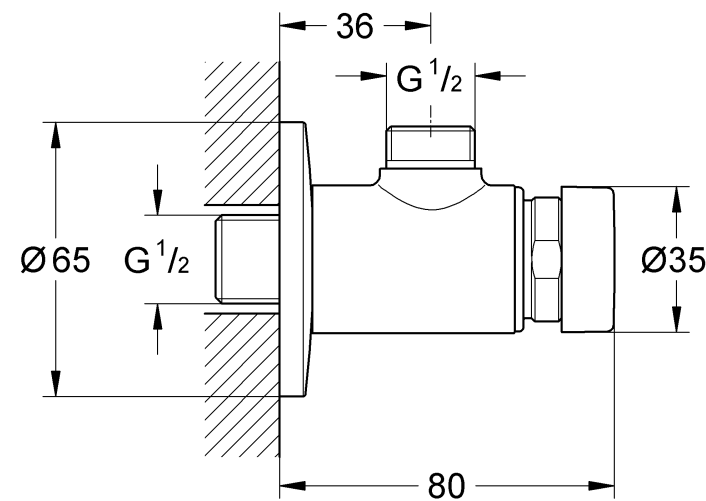

Codice Dianflex: 273-H36267

EUROECO CT
DESIGN + ENGINEERING
GROHE GERMANY

Rev. Dianflex: 01/2025

Pure Freude an Wasser

36 267

0,5 - 6,0 bar

ca. 7 / 15 / 30 sec

+4 °C - +45 °C

D Rohrleitungssystem vor und nach der Installation gründlich spülen (DIN 1988/DIN EN 806 beachten)!	H A csővezeték a szerelés előtt és után is alaposan öblítse át (ügyeljen az EN 806 szabványra)!
GB Flush pipes thoroughly before and after installation (observe EN 806).	P Antes e depois da instalação, enxaguar bem as tubagens (respeitar a norma EN 806)!
F Bien rincer les canalisations avant et après l'installation (respecter la norme EN 806)!	TR Boru sistemini kurulundan önce ve sonra su ile temizleyin (EN 806'ya dikkat edin)!
E ¡Purgar a fondo el sistema de tuberías antes y después de la instalación (tener en cuenta EN 806)!	SK Potrubný systém pred a po inštalácii dôkladne prepláchnite (dodržujte normu EN 806)!
I Prima e dopo l'installazione, effettuare un lavaggio profondo del sistema delle tubature (rispettare quanto previsto dalla normativa EN 806).	SLO Temeljito izperite sistem cevodov pred vgradnjo in po njej (upoštevajte standard EN 806)!
NL Leidingen vóór en na het installeren grondig spoelen (EN 806 in acht nemen)!	HR Sustav cijevi prije i nakon instalacije treba temeljito isprati (uzeti u obzir EN 806)!
S Spola rörledningssystemet noggrant före och efter installationen (observera EN 806)!	BG Водопроводната система трябва да се промие основно преди и след монтаж (спазвайте EN 806)!
DK Skyl rørledningssystemet grundigt før og efter installationen (overhold EN 806)!	EST Peske torusüsteem enne ja pärast paigaldamist põhjalikult läbi (vastavalt standardile EN 806)!
N Spyl rørledningssystemet grundig før og etter installasjonen (følg EN 806)!	LV Rūpīgi izskalojiet cauruļvadu sistēmu pirms instalācijas un pēc tās (ņemiet vērā EN 806)!
FIN Huuhtelee putkistot huolellisesti ennen ja jälkeen asennuksen (EN 806 huomioitava)!	LT Prieš atlikdami montavimo darbus ir po jų, kruopščiai praplaukite vamzdžių sistemą (laikykitės EN 806)!
PL Przed instalacją i po niej dokładnie przepłukać przewody rurowe (przestrzegać EN 806)!	RO Se spală temeinic sistemul de conducte înainte și după instalare (se va respecta EN 806)!
UAE يجب غسل شبكة الأنابيب قبل وبعد التركيب بشكل محكم (برجاء مراعاة EN 806)!	CN 安装前后务必彻底冲洗所有管件 (遵循 EN 806)。
GR Ξεπλύνετε καλά το σύστημα σωληνώσεων πριν και μετά την εγκατάσταση (σύμφωνα με τις προδιαγραφές EN 806)!	UA Перед встановленням і після нього необхідно ретельно промити систему трубопроводів (дотримуйтеся стандарту EN 806)!
CZ Potrubní systém před a po instalaci důkladně propláchněte (dodržujte normu EN 806)!	RUS Перед установкой и после установки тщательно промойте систему трубопроводов (соблюдать стандарт EN 806)!