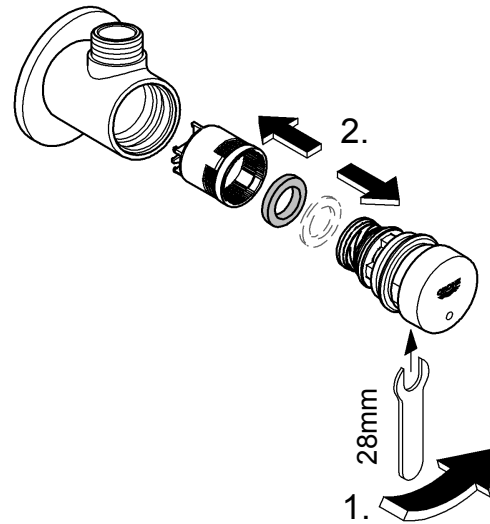

Pure Freude an Wasser

D
☎ +49 571 3989 333
impressum@grohe.de

A
☎ +43 1 68060
info-at@grohe.com

AUS
Argent Sydney
☎ +(02) 8394 5800
Argent Melbourne
☎ +(03) 9682 1231

B
☎ +32 16 230660
info.be@grohe.com

BG
☎ +359 2 9719959
grohe-bulgaria@grohe.com

CAU
☎ +99 412 497 09 74
info-az@grohe.com

CDN
☎ +1 888 6447643
info@grohe.ca

CH
☎ +41 448777300
info@grohe.ch

CN
☎ +86 21 63758878

CY
☎ +357 22 465200
info@grome.com

CZ
☎ +420 277 004 190
grohe-cz@grohe.com

DK
☎ +45 44 656800
grohe@grohe.dk

E
☎ +34 93 3368850
grohe@grohe.es

EST
☎ +372 6616354
grohe@grohe.ee

F
☎ +33 1 49972900
marketing-fr@grohe.com

FIN
☎ +358 10 8201100
teknocalor@teknocalor.fi

GB
☎ +44 871 200 3414
info-uk@grohe.com

GR
☎ +30 210 2712908
nsapountzis@ath.forthnet.gr

H
☎ +36 1 2388045
info-hu@grohe.com

HK
☎ +852 2969 7067
info@grohe.hk

I
☎ +39 2 959401
info-it@grohe.com

IND
☎ +91 124 4933000
customer-care.in@grohe.com

IS
☎ +354 515 4000
jonst@byko.is

J
☎ +81 3 32989730
info@grohe.co.jp

KZ
☎ +7 727 311 07 39
info-cac@grohe.com

LT
☎ +372 6616354
grohe@grohe.ee

LV
☎ +372 6616354
grohe@grohe.ee

MAL
☎ +1 800 80 6570
info-singapore@grohe.com

N
☎ +47 22 072070
grohe@grohe.no

NL
☎ +31 79 3680133
vragen-nl@grohe.com

NZ
☎ +09/373 4324

P
☎ +351 234 529620
commercial-pt@grohe.com

PL
☎ +48 22 5432640
biuro@grohe.com.pl

RI
☎ +62 21 2358 4751
info-singapore@grohe.com

RO
☎ +40 21 2125050
info-ro@grohe.com

ROK
☎ +82 2 559 0790
info-singapore@grohe.com

RP
☎ +63 2 8041617

RUS
☎ +7 495 9819510
info@grohe.ru

S
☎ +46 771 141314
grohe@grohe.se

SGP
☎ +65 6 7385585
info-singapore@grohe.com

SK
☎ +420 277 004 190
grohe-cz@grohe.com

T
☎ +66 2610 3685
info-singapore@grohe.com

TR
☎ +90 216 441 23 70
GroheTurkey@grome.com

UA
☎ +38 44 5375273
info-ua@grohe.com

USA
☎ +1 800 4447643
us-customer-service@grohe.com

VN
☎ +84 8 5413 6840
info-singapore@grohe.com

AL BIH HR KS
ME MK SLO SRB
☎ +385 1 2911470
adria-hr@grohe.com

**Eastern Mediterranean,
Middle East - Africa
Area Sales Office:**
☎ +357 22 465200
info@grome.com

IR OM UAE YEM
☎ +971 4 3318070
grohedubai@grome.com

Far East Area Sales Office:
☎ +65 6311 3600
info@grohe.com.sg