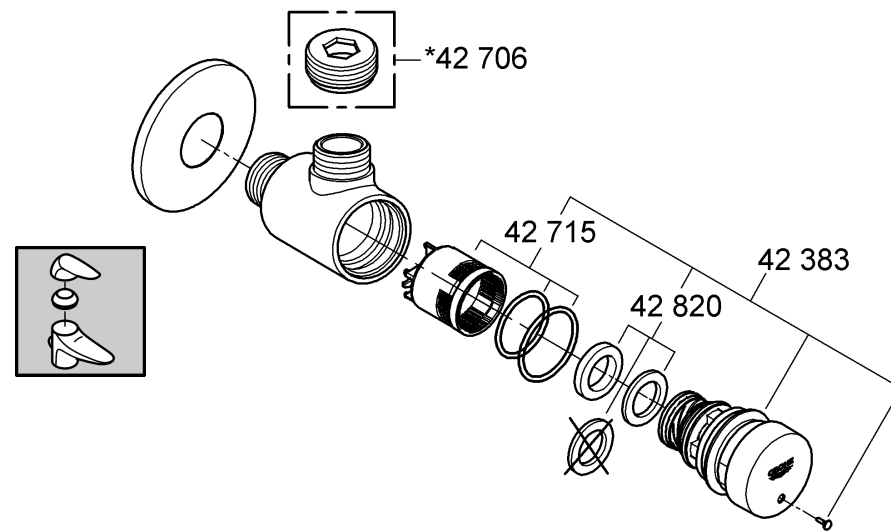

Codice Dianflex: 273-H36267

EUROECO CT
DESIGN + ENGINEERING
GROHE GERMANY

Rev. Dianflex: 01/2025

Pure Freude an Wasser

36 267

0,5 - 6,0 bar

ca. 7 / 15 / 30 sec

+4 °C - +45 °C

D Rohrleitungssystem vor und nach der Installation gründlich spülen (DIN 1988/DIN EN 806 beachten)!	H A csővezeték a szerelés előtt és után is alaposan öblítse át (ügyeljen az EN 806 szabványra)!
GB Flush pipes thoroughly before and after installation (observe EN 806).	P Antes e depois da instalação, enxaguar bem as tubagens (respeitar a norma EN 806)!
F Bien rincer les canalisations avant et après l'installation (respecter la norme EN 806)!	TR Boru sistemini kurulundan önce ve sonra su ile temizleyin (EN 806'ya dikkat edin)!
E ¡Purgar a fondo el sistema de tuberías antes y después de la instalación (tener en cuenta EN 806)!	SK Potrubný systém pred a po inštalácii dôkladne prepláchnite (dodržujte normu EN 806)!
I Prima e dopo l'installazione, effettuare un lavaggio profondo del sistema delle tubature (rispettare quanto previsto dalla normativa EN 806).	SLO Temeljito izperite sistem cevodov pred vgradnjo in po njej (upoštevajte standard EN 806)!
NL Leidingen vóór en na het installeren grondig spoelen (EN 806 in acht nemen)!	HR Sustav cijevi prije i nakon instalacije treba temeljito isprati (uzeti u obzir EN 806)!
S Spola rörledningssystemet noggrant före och efter installationen (observera EN 806)!	BG Водопроводната система трябва да се промие основно преди и след монтаж (спазвайте EN 806)!
DK Skyl rørledningssystemet grundigt før og efter installationen (overhold EN 806)!	EST Peske torusüsteem enne ja pärast paigaldamist põhjalikult läbi (vastavalt standardile EN 806)!
N Spyl rørledningssystemet grundig før og etter installasjonen (følg EN 806)!	LV Rūpīgi izskalojiet cauruļvadu sistēmu pirms instalācijas un pēc tās (ņemiet vērā EN 806)!
FIN Huuhtelee putkistot huolellisesti ennen ja jälkeen asennuksen (EN 806 huomioitava)!	LT Prieš atlikdami montavimo darbus ir po jų, kruopščiai praplaukite vamzdžių sistemą (laikykitės EN 806)!
PL Przed instalacją i po niej dokładnie przepłukać przewody rurowe (przestrzegać EN 806)!	RO Se spală temeinic sistemul de conducte înainte și după instalare (se va respecta EN 806)!
UAE يجب غسل شبكة الأنابيب قبل وبعد التركيب بشكل محكم (برجاء مراعاة EN 806)!	CN 安装前后务必彻底冲洗所有管件 (遵循 EN 806)。
GR Ξεπλύνετε καλά το σύστημα σωληνώσεων πριν και μετά την εγκατάσταση (σύμφωνα με τις προδιαγραφές EN 806)!	UA Перед встановленням і після нього необхідно ретельно промити систему трубопроводів (дотримуйтеся стандарту EN 806)!
CZ Potrubní systém před a po instalaci důkladně propláchněte (dodržujte normu EN 806)!	RUS Перед установкой и после установки тщательно промойте систему трубопроводов (соблюдать стандарт EN 806)!