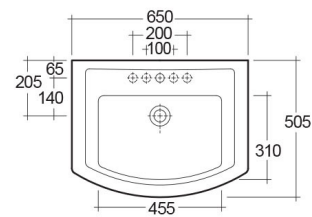

RAK-WASHINGTON

Lavabo | Colonna

RAK
CERAMICS

SCHEMA TECNICA

Suite: RAK-WASHINGTON

Tipo: Colonna

Dimensioni: 650 x 505 mm

Peso: 29 Kg

Colore: bianco alpino

Forma: Rettangolare Arrotondata

Overflow hole: sì

Codice

Nome

WAWB00002 WASHINGTON WASH BASIN 65CM

WAPD00001 WASHINGTON PEDESTAL

Dimensions: All dimensions in mm. Tolerance of vitreous china & fireclay items: $\pm 5\%$ for below 200mm and $\pm 3\%$ for above 200mm; for all other items tolerance $\pm 1\%$. Note: Due to a continuing development program to improve design and performance, the manufacturer reserves all rights to vary specifications without prior information. Please note accessories are for photographic use only.