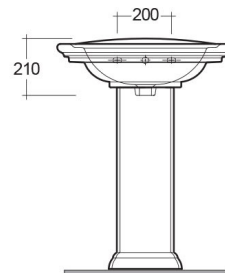

RAK-WASHINGTON

Lavabo | Colonna

RAK
CERAMICS

SCHEMA TECNICA

Suite: RAK-WASHINGTON

Tipo: Colonna

Dimensioni: 650 x 505 mm

Peso: 29 Kg

Colore: bianco alpino

Forma: Rettangolare Arrotondata

Overflow hole: sì

Codice

Nome

WAWB00002 WASHINGTON WASH BASIN 65CM

WAPD00001 WASHINGTON PEDESTAL

Dimensions: All dimensions in mm. Tolerance of vitreous china & fireclay items: $\pm 5\%$ for below 200mm and $\pm 3\%$ for above 200mm; for all other items tolerance $\pm 1\%$. Note: Due to a continuing development program to improve design and performance, the manufacturer reserves all rights to vary specifications without prior information. Please note accessories are for photographic use only.