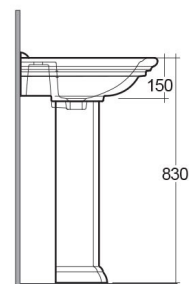

RAK-WASHINGTON

Lavabo | Colonna

RAK
CERAMICS

SCHEMA TECNICA

Suite: RAK-WASHINGTON

Tipo: Colonna

Dimensioni: 650 x 505 mm

Peso: 29 Kg

Colore: bianco alpino

Forma: Rettangolare Arrotondata

Overflow hole: sì

Codice

Nome

WAWB00002 WASHINGTON WASH BASIN 65CM

WAPD00001 WASHINGTON PEDESTAL

Dimensions: All dimensions in mm. Tolerance of vitreous china & fireclay items: $\pm 5\%$ for below 200mm and $\pm 3\%$ for above 200mm; for all other items tolerance $\pm 1\%$. Note: Due to a continuing development program to improve design and performance, the manufacturer reserves all rights to vary specifications without prior information. Please note accessories are for photographic use only.