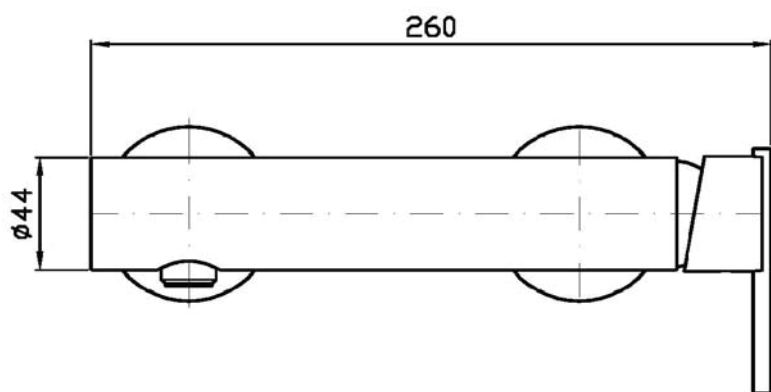

ZXS

ZXS076

Disegno Complessivo / Overall Drawing