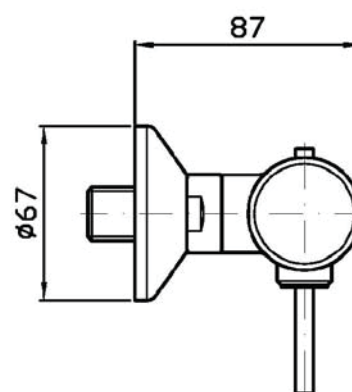

ZXS

ZXS076

Disegno Complessivo / Overall Drawing