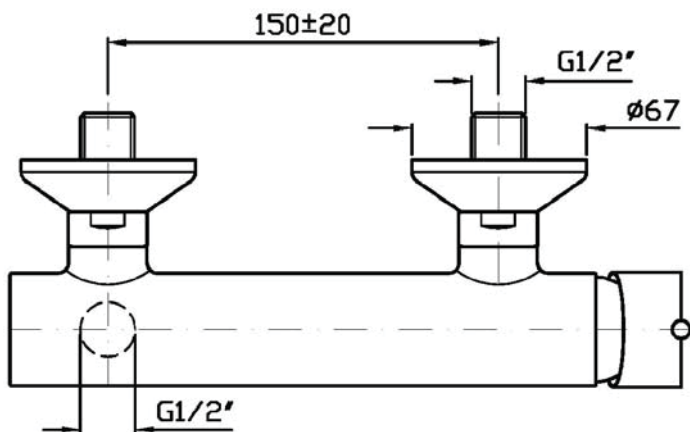

ZXS

ZXS076

Disegno Complessivo / Overall Drawing