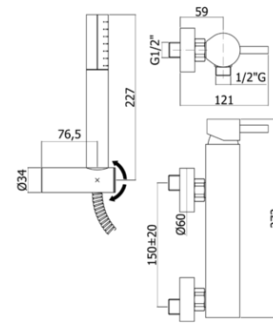

COLLEZIONE | COLLECTIONS

Codice Dianflex: 274-K070

stick

**DESCRIZIONE | DESCRIPTION**

- Miscelatore doccia completo di:
- set 2 eccentrici 1/2"x3/4"G e rosoni
- Shower mixer complete with:
- set of 2 S-wall-unions 1/2"x3/4"G and wall-plates

**FINITURE | FINISHES****SK 168D**

CR- Cromo | Chrome

ST- Steel looking | Steel looking finish

**ARTICOLO | ARTICLE****SK 168D..**

- con supporto a muro snodato in ABS
- con doccia e flessibile
- with ABS joint wall bracket
- with hand-shower and flexible hose

**RAPPORTO PROVA PORTATA | FLOW RATE REPORT**

	Uscita outlet	Pressione / Pressure ( bar )									
		0,5	1	1.5	2	2.5	3	3.5	4	4.5	5
Portata / Flow rate ( l / min )		8.82	12.68	15.41	17.93	20.08	21.93	23.81	25.69	27.33	28.66