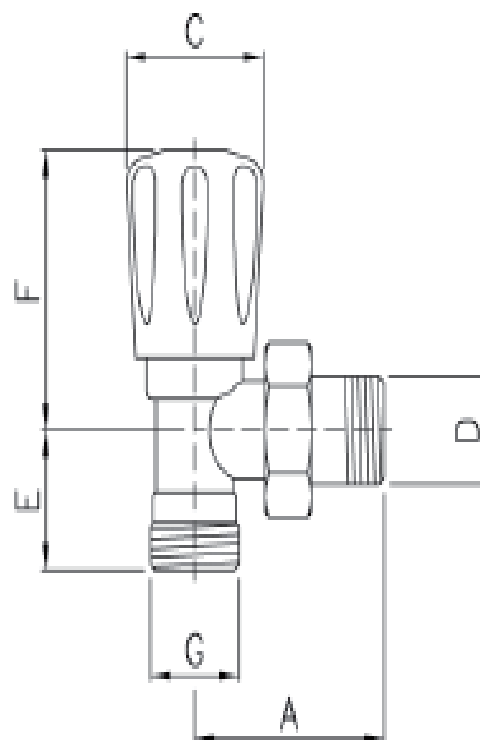

**art.40**

Valvola a squadra cromata attacco tubo rame e plastica.  
*Angle chrome plated radiator valve - connection for  
 copper and plastic pipe.*

D	A	C	E	F	G
3/8"	51	37	27	53	fil. 24x19
1/2"	54	37	27	53	fil. 24x19