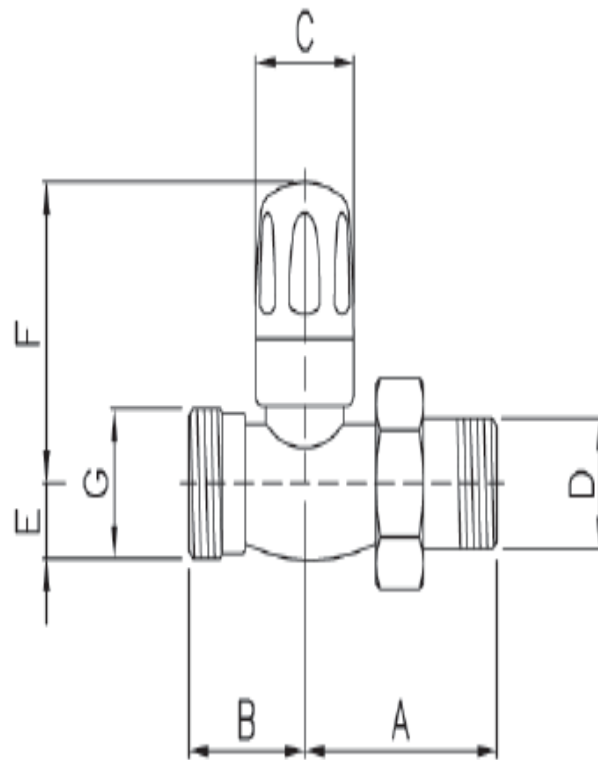

art.46

Detentore dritto cromato attacco tubo rame e plastica.
 Straight chrome plated lockshield - connection for copper
 and plastic pipe.

D	A	B	C	E	F	G
3/8"	51	27	26	12	45	fil. 24x19
1/2"	54	29	26	12	45	fil. 24x19