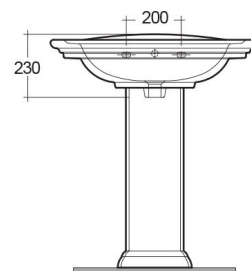

## SCHEMA TECNICA

Suite:	RAK-WASHINGTON
Tipo:	Colonna
Dimensioni:	760 x 540 mm
Peso:	31 Kg
Colore:	bianco alpino
Forma:	Rettangolare Arrotondata
Overflow hole:	sì

Codice	Nome
WAWB00001	WASHINGTON WASH BASIN 76CM
WAPD00001	WASHINGTON PEDESTAL

Dimensions: All dimensions in mm. Tolerance of vitreous china & fireclay items:  $\pm 5\%$  for below 200mm and  $\pm 3\%$  for above 200mm; for all other items tolerance  $\pm 1\%$ . Note: Due to a continuing development program to improve design and performance, the manufacturer reserves all rights to vary specifications without prior information. Please note accessories are for photographic use only.