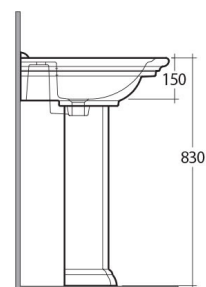

## SCHEMA TECNICA

Suite:	RAK-WASHINGTON
Tipo:	Colonna
Dimensioni:	760 x 540 mm
Peso:	31 Kg
Colore:	bianco alpino
Forma:	Rettangolare Arrotondata
Overflow hole:	sì

Codice	Nome
WAWB00001	WASHINGTON WASH BASIN 76CM
WAPD00001	WASHINGTON PEDESTAL

Dimensions: All dimensions in mm. Tolerance of vitreous china & fireclay items:  $\pm 5\%$  for below 200mm and  $\pm 3\%$  for above 200mm; for all other items tolerance  $\pm 1\%$ . Note: Due to a continuing development program to improve design and performance, the manufacturer reserves all rights to vary specifications without prior information. Please note accessories are for photographic use only.