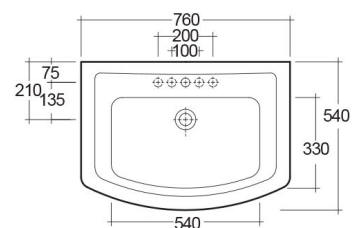

## SCHEMA TECNICA

Suite:	RAK-WASHINGTON
Tipo:	Colonna
Dimensioni:	760 x 540 mm
Peso:	31 Kg
Colore:	bianco alpino
Forma:	Rettangolare Arrotondata
Overflow hole:	sì

Codice	Nome
WAWB00001	WASHINGTON WASH BASIN 76CM
WAPD00001	WASHINGTON PEDESTAL

Dimensions: All dimensions in mm. Tolerance of vitreous china & fireclay items:  $\pm 5\%$  for below 200mm and  $\pm 3\%$  for above 200mm; for all other items tolerance  $\pm 1\%$ . Note: Due to a continuing development program to improve design and performance, the manufacturer reserves all rights to vary specifications without prior information. Please note accessories are for photographic use only.