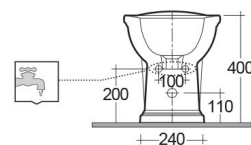

RAK-WASHINGTON - WT07AWHA

Bidet | Da terra

RAK
CERAMICS

SCHEMA TECNICA

Suite:	RAK-WASHINGTON
Tipo:	Da terra
Dimensioni:	360 x 580 mm
Colore:	bianco alpino
Codice	Nome
WABI00001	WASHINGTON BIDET BACK OPEN 64CM

Dimensions: All dimensions in mm. Tolerance of vitreous china & fireclay items: $\pm 5\%$ for below 200mm and $\pm 3\%$ for above 200mm; for all other items tolerance $\pm 1\%$. Note: Due to a continuing development program to improve design and performance, the manufacturer reserves all rights to vary specifications without prior information. Please note accessories are for photographic use only.