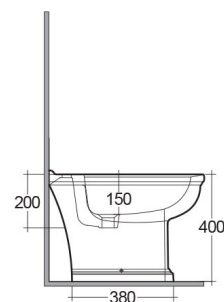

RAK-WASHINGTON - WT07AWHA

Bidet | Da terra

RAK
CERAMICS

SCHEMA TECNICA

Suite:	RAK-WASHINGTON
Tipo:	Da terra
Dimensioni:	360 x 580 mm
Colore:	bianco alpino
Codice	Nome
WABI00001	WASHINGTON BIDET BACK OPEN 64CM

Dimensions: All dimensions in mm. Tolerance of vitreous china & fireclay items: $\pm 5\%$ for below 200mm and $\pm 3\%$ for above 200mm; for all other items tolerance $\pm 1\%$. Note: Due to a continuing development program to improve design and performance, the manufacturer reserves all rights to vary specifications without prior information. Please note accessories are for photographic use only.