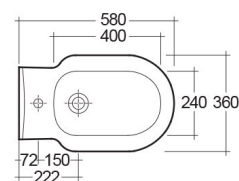

RAK-WASHINGTON - WT07AWHA

Bidet | Da terra

RAK
CERAMICS

SCHEMA TECNICA

Suite:	RAK-WASHINGTON
Tipo:	Da terra
Dimensioni:	360 x 580 mm
Colore:	bianco alpino
Codice	Nome
WABI00001	WASHINGTON BIDET BACK OPEN 64CM

Dimensions: All dimensions in mm. Tolerance of vitreous china & fireclay items: $\pm 5\%$ for below 200mm and $\pm 3\%$ for above 200mm; for all other items tolerance $\pm 1\%$. Note: Due to a continuing development program to improve design and performance, the manufacturer reserves all rights to vary specifications without prior information. Please note accessories are for photographic use only.