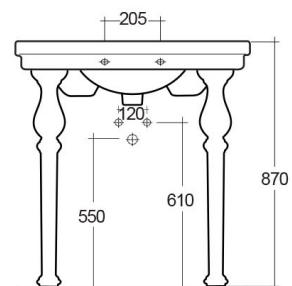

RAK-WASHINGTON

Lavabo | Consolle

RAK
CERAMICS

SCHEMA TECNICA

Suite:	RAK-WASHINGTON
Tipo:	Consolle
Dimensioni:	845 x 575 mm
Peso:	36 Kg
Colore:	bianco alpino
Forma:	Ovale
Mensola:	sì
Overflow hole:	sì

Codice	Nome
LAAL00001	WASHINGTON WASH BASIN CONSOLE ALEXANDRA 84CM
LADE00002	WASHINGTON CONSOLE PEDESTAL

Dimensions: All dimensions in mm. Tolerance of vitreous china & fireclay items: $\pm 5\%$ for below 200mm and $\pm 3\%$ for above 200mm; for all other items tolerance $\pm 1\%$. Note: Due to a continuing development program to improve design and performance, the manufacturer reserves all rights to vary specifications without prior information. Please note accessories are for photographic use only.