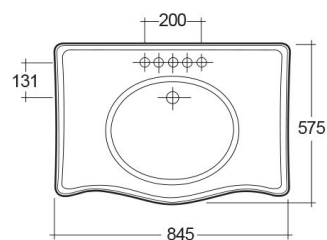

RAK-WASHINGTON

Lavabo | Consolle

RAK
CERAMICS

SCHEMA TECNICA

Suite:	RAK-WASHINGTON
Tipo:	Consolle
Dimensioni:	845 x 575 mm
Peso:	36 Kg
Colore:	bianco alpino
Forma:	Ovale
Mensola:	sì
Overflow hole:	sì

Codice	Nome
LAAL00001	WASHINGTON WASH BASIN CONSOLE ALEXANDRA 84CM
LADE00002	WASHINGTON CONSOLE PEDESTAL

Dimensions: All dimensions in mm. Tolerance of vitreous china & fireclay items: $\pm 5\%$ for below 200mm and $\pm 3\%$ for above 200mm; for all other items tolerance $\pm 1\%$. Note: Due to a continuing development program to improve design and performance, the manufacturer reserves all rights to vary specifications without prior information. Please note accessories are for photographic use only.