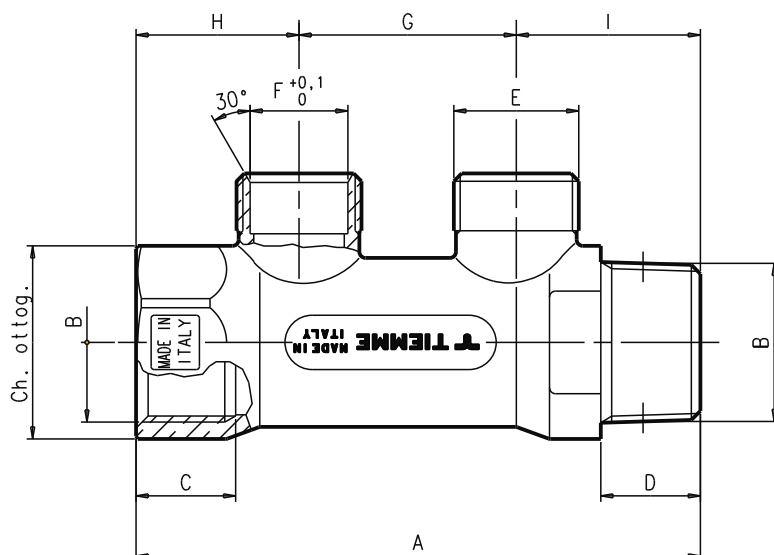

The distribution linear manifolds are typically used for hot and cold water distribution. Due to the configuration they may be used to distribute cold/hot water in parallel reducing at minimum the pressure drop. The manifolds are also suitable for the utilization in solar panel systems. The manifolds are produced according to the relevant rules and are certified for material chemical composition and dimensional request.

Caratteristiche Tecniche

Temperatura max di esercizio: 200°C
 Temperatura min di esercizio: -20°C
 Pressione max di esercizio: 16 bar (10 bar con vapore)
 Filettature: femmina ISO 7/1 cilindrico
 maschio ISO 7/1 conico

Technical Features

Maximum temperature: 200°C
 Minimum temperature: -20°C
 Maximum operating pressure: 16 bar (10 bar for steam applications)
 Threads: female ISO 7/1 cylindrical
 male ISO 7/1 conical

Tabella dimensioni
Sizes table

Size	Vie/ Ways	A	B	C	D	E	F	G	H	I	Ch.	Codice/ Code
3/ 4"												
	5	201,5	3/ 4"	16,5	16,5	1/ 2"	16,2	36	27,0	30,5	32	

Descrizione	Materiale	Trattamento	Description	Material	Treatment
Corpo	Ottone CW617N - EN12165	-	Body	CW617N-EN12165 brass	-