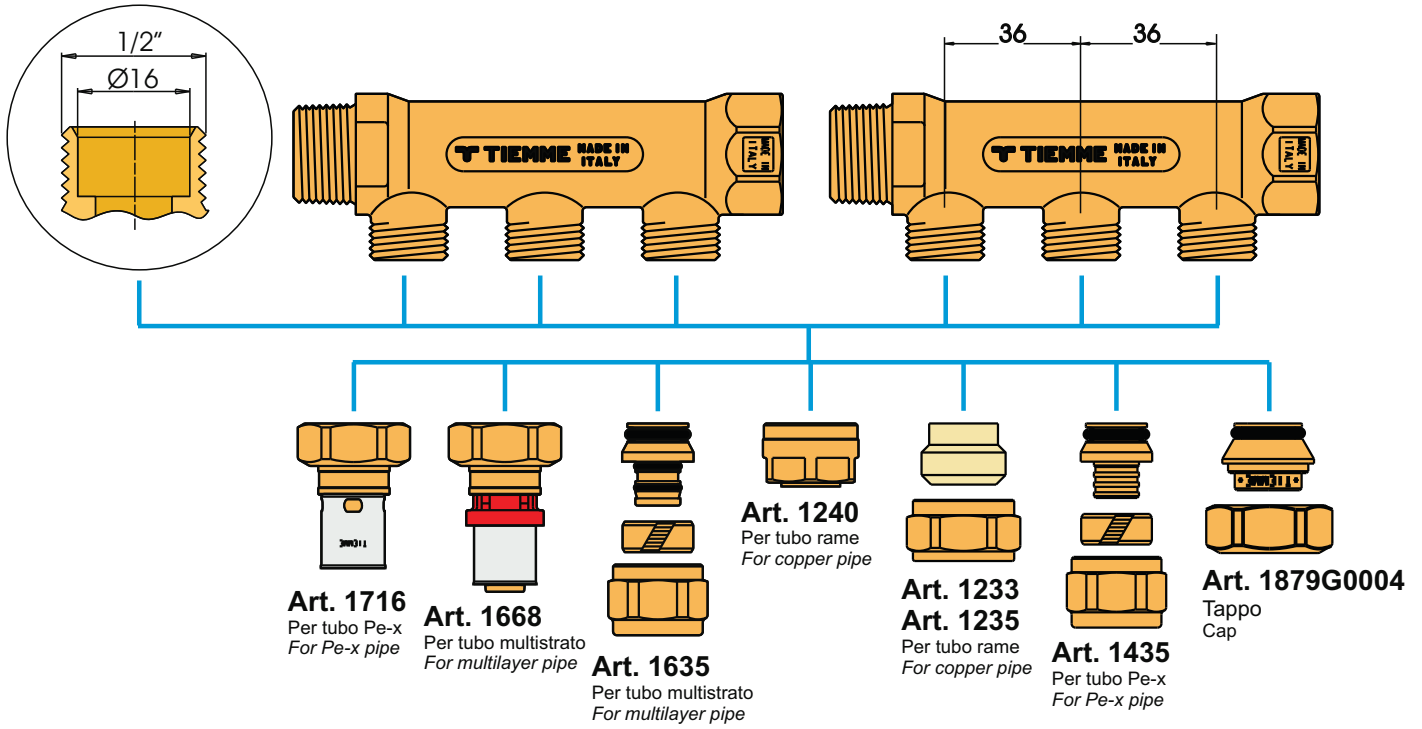

The distribution linear manifolds are typically used for hot and cold water distribution. Due to the configuration they may be used to distribute cold/hot water in parallel reducing at minimum the pressure drop. The manifolds are also suitable for the utilization in solar panel systems. The manifolds are produced according to the relevant rules and are certified for material chemical composition and dimensional request.

Technical Features

Maximum temperature: 200°C
 Minimum temperature: -20°C
 Maximum operating pressure: 16 bar (10 bar for steam applications)
 Threads: female ISO 7/1 cylindrical
 male ISO 7/1 conical

Tabella dimensioni
Sizes table

Size	Vie/ Ways	A	B	C	D	E	F	G	H	I	Ch.	Codice/ Code
3/ 4"												
	5	201,5	3/ 4"	16,5	16,5	1/ 2"	16,2	36	27,0	30,5	32	

Descrizione	Materiale	Trattamento	Description	Material	Treatment
Corpo	Ottone CW617N - EN12165	-	Body	CW617N-EN12165 brass	-

Certificazioni Certifications

Guida alle connessioni / Fitting guide

Cassette utilizzabili
Boxes used