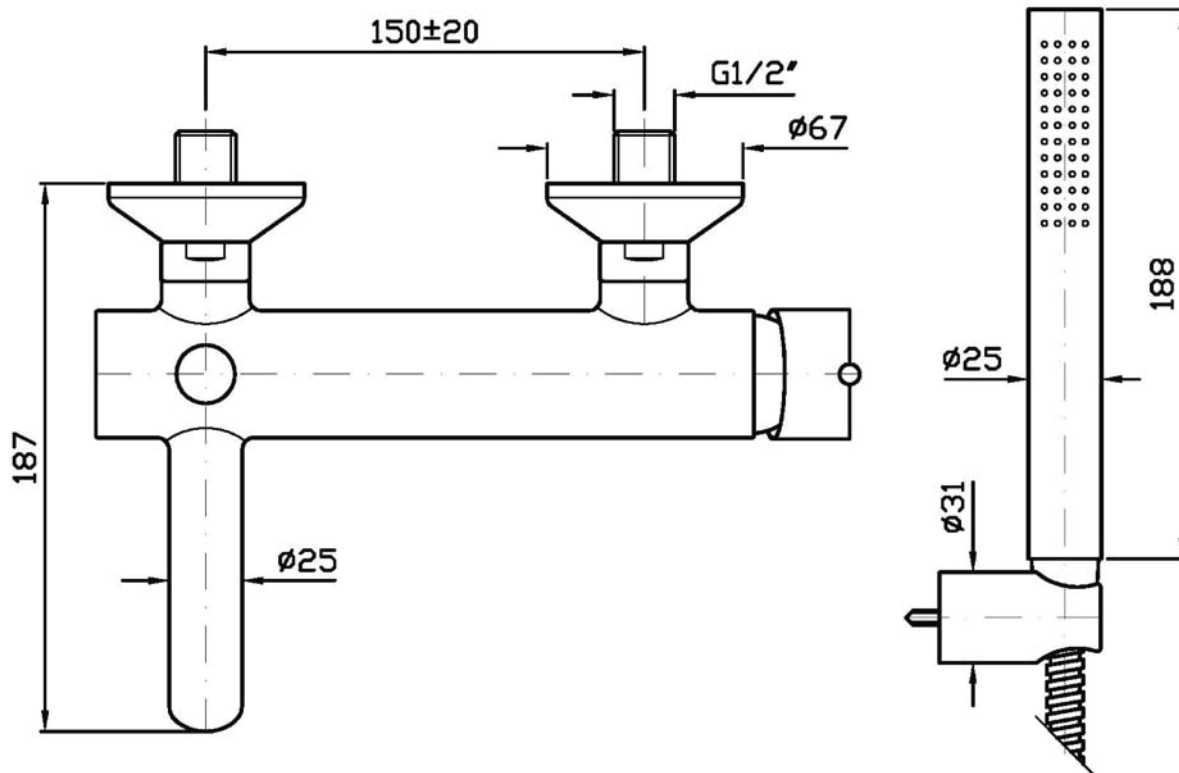

ZXS

ZXS139

Disegno Complessivo / Overall Drawing