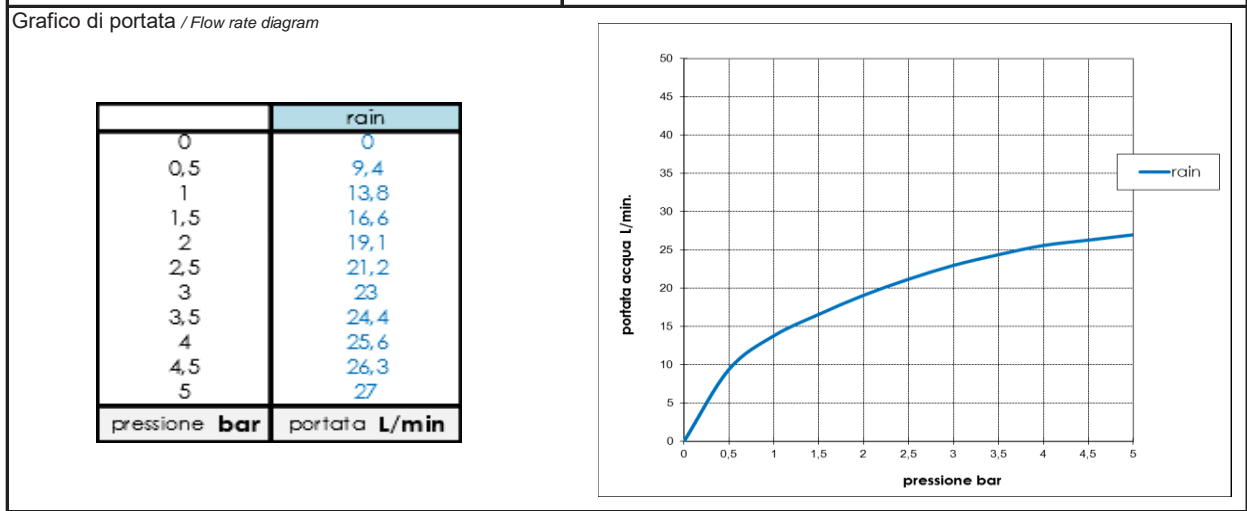

	<b>SCHEDA TECNICA</b> TECHNICAL SHEET	Date: 8/11/2018	Rev/0

<b>Codice / Code:</b> <b>C54001</b>	<b>Descrizione / description :</b> Duplex doccia Zen con supporto incasso attacco conico girevole e flessibile ottone doppia aggraffatura cm 150.  <i>Zen shower set with supply elbow w/shower hook and double interlock brass hose cm 150.</i>
--	---

<b>Foto / image</b> 	<b>Disegni / drawings</b> 
--	---

**MATERIALI / materials**

Supporto C54000: Ottone; Doccia B00250: Ottone, Plastica (ABS, POM, Nylon), Silicene; Flessibile A03045: Ottone, Gomma, PVC;

Supply elbow w/shower hook C54000: Brass; Handshower B00250: Brass, Plastic (ABS, POM, Nylon), Silicene; Hose A03045: Brass, Rubber, PVC;

<b>CARATTERISTICHE IDRAULICHE / hydraulic features</b>			
	pressione pressure	portata flow rate	temperatura temperature
min	1 bar	/	/
max	5 bar	/	<70°C
consigliata recommended	2-3 bar	5 L/min	/