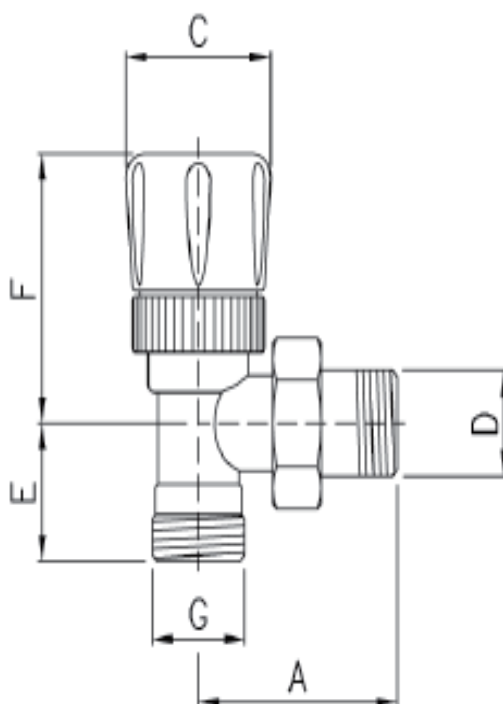

**art.60**

Valvola a squadra cromata termostattizzabile  
attacco tubo rame e plastica

*Angle chrome plated radiator valve with thermostatic option -  
connection copper and plastic pipe.*

D	A	C	E	F	G
3/8"	51	37	27	57	fil. 24x19
1/2"	54	37	27	57	fil. 24x19