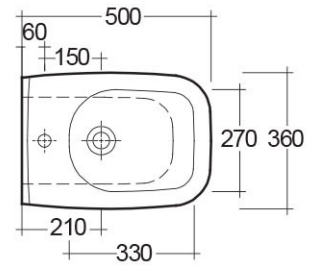

RAK-ORIGIN

Bidet | Filo Muro

RAK
CERAMICS

Scheda tecnica

Dimensioni: 500 x 360 mm

Peso: 19 Kg

Colore: bianco alpino

Parti: ORG14AWHA - ORIGIN BIDET BACK TO WALL 50CM

Collezione: [RAK-ORIGIN](#)

Codice	Nome
ORG14AWHA	ORIGIN BIDET BACK TO WALL 50CM

Dimensions: All dimensions in mm tolerance +5% for below 200mm and +3% for above 200mm.
Note: Due to a continuing development programme to improve design and performance, the manufacturer reserves all rights to vary specifications without prior information.
Please note accessories are for photographic use only.