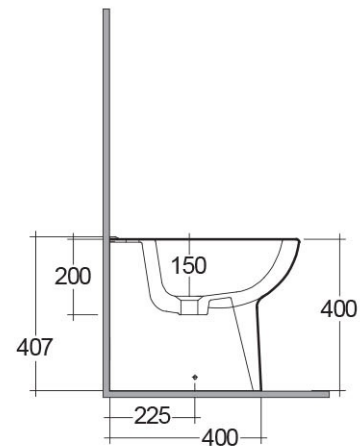

RAK-ORIGIN

Bidet | Filo Muro

RAK
CERAMICS

Scheda tecnica

Dimensioni: 500 x 360 mm

Peso: 19 Kg

Colore: bianco alpino

Parti: ORG14AWHA - ORIGIN BIDET BACK TO WALL 50CM

Collezione: [RAK-ORIGIN](#)

Codice	Nome
ORG14AWHA	ORIGIN BIDET BACK TO WALL 50CM

Dimensions: All dimensions in mm tolerance +5% for below 200mm and +3% for above 200mm.
Note: Due to a continuing development programme to improve design and performance, the manufacturer reserves all rights to vary specifications without prior information.
Please note accessories are for photographic use only.