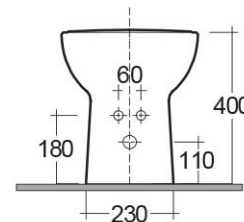

RAK-ORIGIN

Bidet | Filo Muro

RAK
CERAMICS

Scheda tecnica

Dimensioni: 500 x 360 mm

Peso: 19 Kg

Colore: bianco alpino

Parti: ORG14AWHA - ORIGIN BIDET BACK TO WALL 50CM

Collezione: [RAK-ORIGIN](#)

Codice	Nome
ORG14AWHA	ORIGIN BIDET BACK TO WALL 50CM

Dimensions: All dimensions in mm tolerance +5% for below 200mm and +3% for above 200mm.
Note: Due to a continuing development programme to improve design and performance, the manufacturer reserves all rights to vary specifications without prior information.
Please note accessories are for photographic use only.